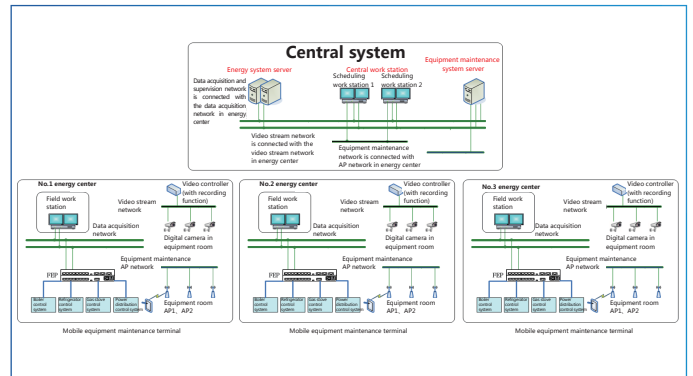

- ▶ Remote centralized supervision, unattended and less on duty;
- ▶ Breakdown forecast and diagnosis and life valuation expert system for key equipment;
- ▶ Operation optimization expert system;
- ▶ Remote intelligent operation and main-tenance service can reduce the operation and maintenance cost;
- ▶ Cloud computing architecture is adopted and the processing capacity can be expanded as needed, which can save the investment;
- ▶ Through data partition and dynamic loading of server, the database can realize the elastic throughput;
- ▶ Comprehensive management level can be enhanced.

Shanghai Xinhua Control Technology Co., Ltd

Please consulting Tel.:

021-34292618

Please visit website:

www.xinhuagroup.com

Solutions to new-energy cloud supervision system

System Features

- ▶ Realize the remote centralized supervision of cross-region and cross-district solar and wind power generating equipment;
- ▶ Layered and graded system acquisition pattern can support the various remote data exchange capacity;
- ▶ Remote status supervision and remote maintenance for controlled equipment are supported by the system.

Solutions to intelligent building system

- ▶ Realize the remote centralized control, breakdown forecast and diagnosis and life valuation;
- ▶ Monitor, control and record various subsystems to realize the energy-conservation control and centralized scientific management; Provide good working environment to the users in buildings
- ▶ and reduce energy consumption and management cost; Reduce the operation and maintenance cost and improve the
- ▶ integrated management level; Greatly reduce the daily workload of building maintenance;
- ▶ Reduce the equipment runaway or damage caused by
- ▶ work errors of maintenance personnel.