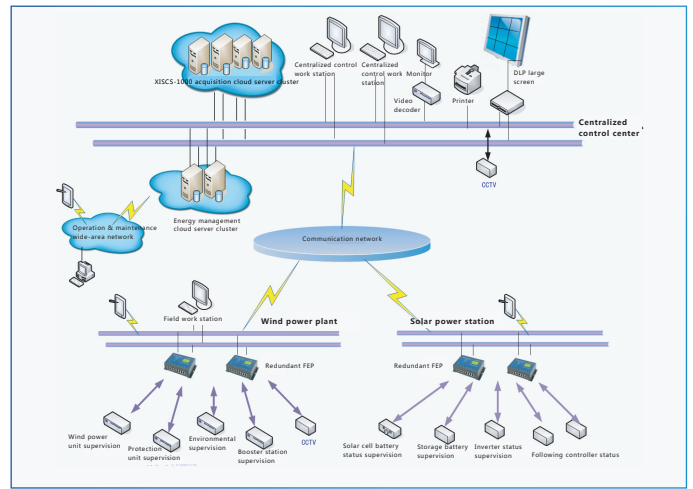

A CHNT COMPANY

Large Integrated Supervision System Platform XISCS1000

Based on 30 years of experiences on research and development and engineering service, Xinhua has developed the proprietary integrated supervision system platform (XISCS1000) with advanced technologies and large data processing capacity (more than 10 million-point configuration scale) independently; adopting advanced cloud computing technology and big data analysis technology, the system can be applicable to rail transport, intelligent building, new energy and other big data control and energy management systems, and also it can realize:

Shanghai Xinhua Control Technology Co., Ltd

Please consulting Tel.:

021-34292618

Please visit website:

www.xinhuagroup.com

Solutions to new-energy cloud supervision system

System Features

- ▶ Realize the remote centralized supervision of cross-region and cross-district solar and wind power generating equipment;
- ▶ Layered and graded system acquisition pattern can support the various remote data exchange capacity;
- ▶ Remote status supervision and remote maintenance for controlled equipment are supported by the system.

Solutions to intelligent building system

- ▶ Realize the remote centralized control, breakdown forecast and diagnosis and life valuation;
- ▶ Monitor, control and record various subsystems to realize the energy-conservation control and centralized scientific management; Provide good working environment to the users in buildings
- ▶ and reduce energy consumption and management cost; Reduce the operation and maintenance cost and improve the
- ▶ integrated management level; Greatly reduce the daily workload of building maintenance;
- ▶ Reduce the equipment runaway or damage caused by
- ▶ work errors of maintenance personnel.