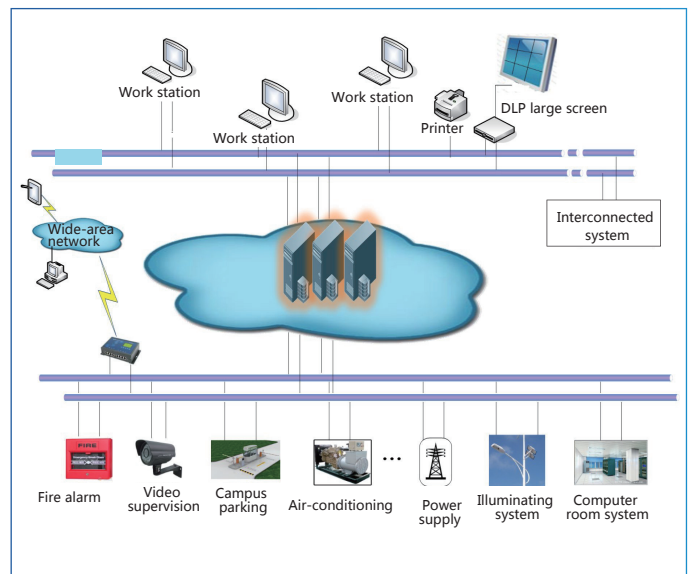

Shanghai Xinhua Control Technology Co., Ltd

Please consulting Tel.:

021-34292618

Please visit website:

www.xinhuagroup.com

Solutions to new-energy cloud supervision system

System Features

- ▶ Realize the remote centralized supervision of cross-region and cross-district solar and wind power generating equipment;
- ▶ Layered and graded system acquisition pattern can support the various remote data exchange capacity;
- ▶ Remote status supervision and remote maintenance for controlled equipment are supported by the system.

Solutions to intelligent building system

- ▶ Realize the remote centralized control, breakdown forecast and diagnosis and life valuation;
- ▶ Monitor, control and record various subsystems to realize the energy-conservation control and centralized scientific management; Provide good working environment to the users in buildings
- ▶ and reduce energy consumption and management cost; Reduce the operation and maintenance cost and improve the
- ▶ integrated management level; Greatly reduce the daily workload of building maintenance;
- ▶ Reduce the equipment runaway or damage caused by
- ▶ work errors of maintenance personnel.

Energy management and equipment maintenance system platform architecture diagram of Airport

Solutions to smart campus

- Safe campus**
Video supervision, fire alarm, campus parking, security (mainplaces) alarm, campus broadcast and access control patrol
Improve safety, reliability and high efficiency
- Green campus**
Power supply system, air-conditioning system, illuminating system, computer room system and campus network system
Improve the energy utilization
- Smart teaching campus**
Remote education, meeting system, teaching facility system, OA system and online document sharing
Improve the comprehensive intelligence level of teaching
- Convenient campus**
Library system, One-Card and information display system
Enhance the service level