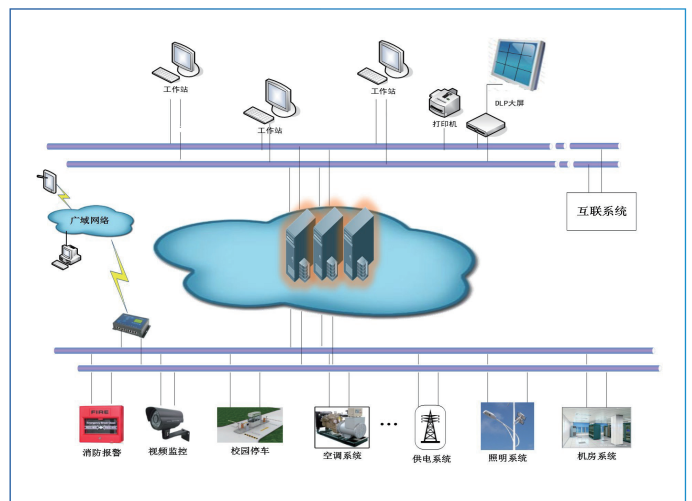

机场能源管理和设备维护系统平台架构图

智慧校园解决方案

平安校园

视频监控、消防报警、校园停车、安防（重点场所）报警，校园广播，门禁巡更

提高安全性、可靠性、高效性

绿色校园

供电系统，空调系统，照明系统，机房系统，校园网络系统

提高能源利用

智教校园

远程教育，会议系统，教学设施系统，OA系统，网上文件共享

提高教学综合智能化水平

便捷校园

图书馆系统，一卡通，信息显示系统

提升服务水平

高校系统平台架构图

新 华

A CHNT COMPANY

Large Integrated Supervision System Platform XISCS1000

Based on 30 years of experiences on research and development and engineering service, Xinhua has developed the proprietary integrated supervision system platform (XISCS1000) with advanced technologies and large data processing capacity (more than 10 million-point configuration scale) independently; adopting advanced cloud computing technology and big data analysis technology, the system can be applicable to rail transport, intelligent building, new energy and other big data control and energy management systems, and also it can realize:

Shanghai Xinhua Control Technology Co., Ltd

Please consulting Tel.:

021-34292618

Please visit website:

www.xinhuagroup.com

Solutions to new-energy cloud supervision system

System Features

- ▶ Realize the remote centralized supervision of cross-region and cross-district solar and wind power generating equipment;
- ▶ Layered and graded system acquisition pattern can support the various remote data exchange capacity;
- ▶ Remote status supervision and remote maintenance for controlled equipment are supported by the system.